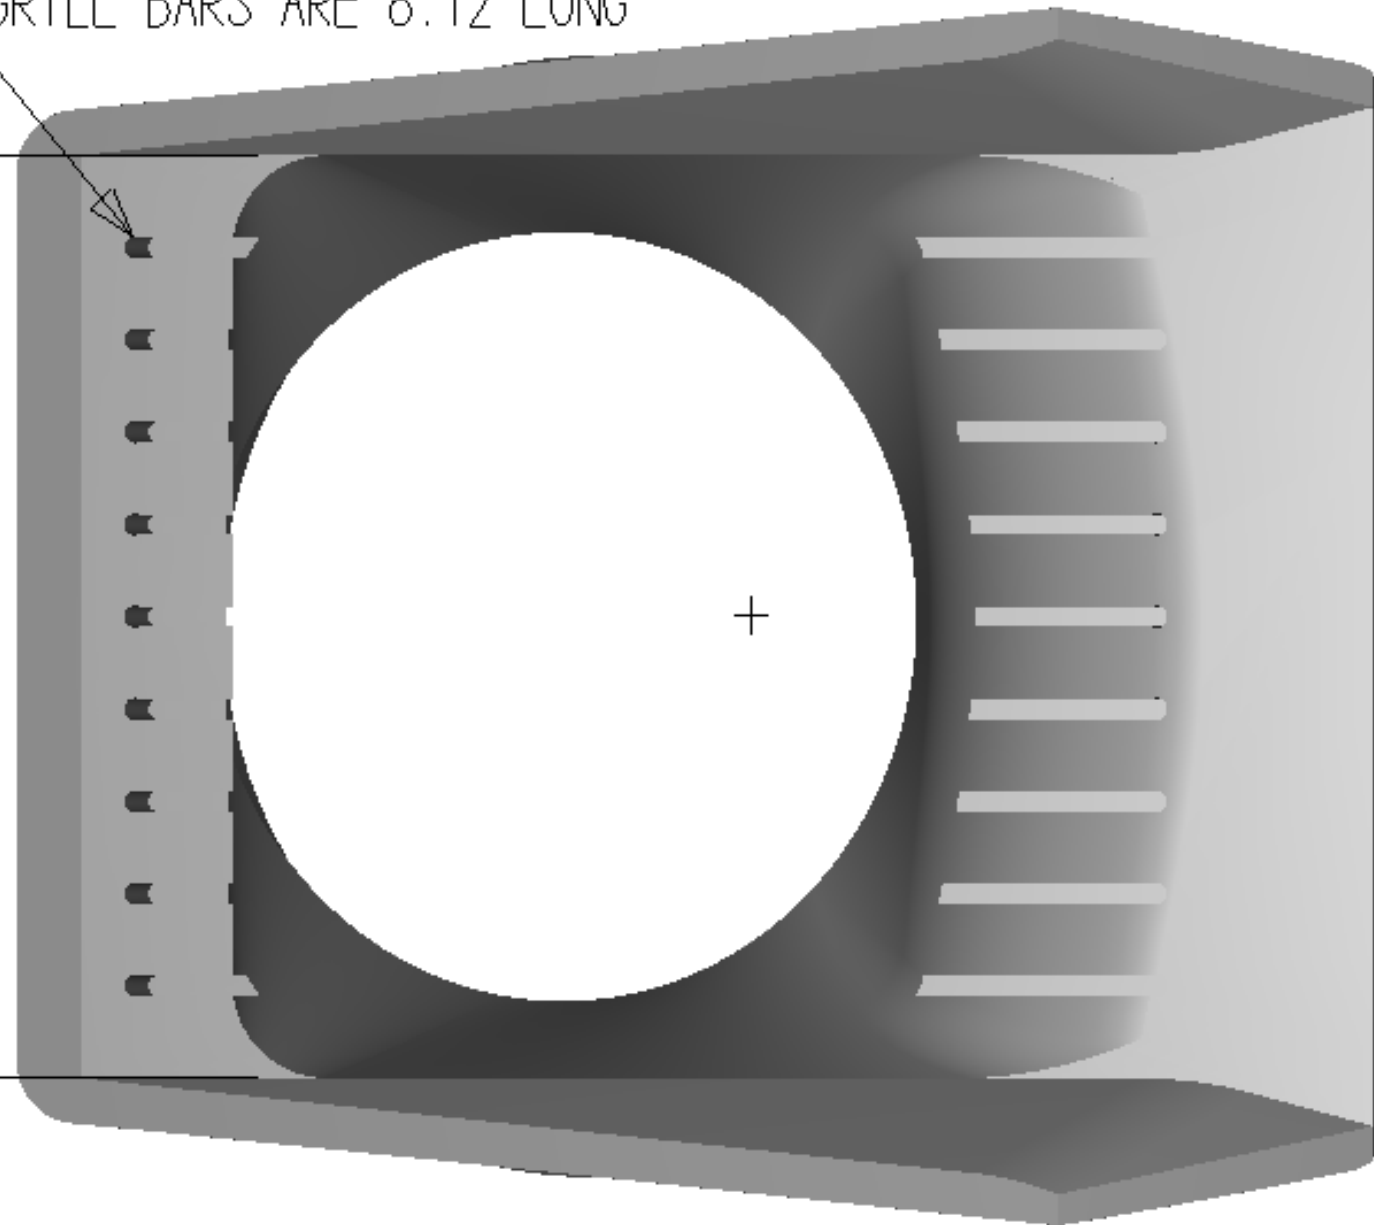

9 GRILL BARS— GRILL BARS ARE 8.12 LONG

7.20" WIDTH OF OPENING

z
└─ x

inch